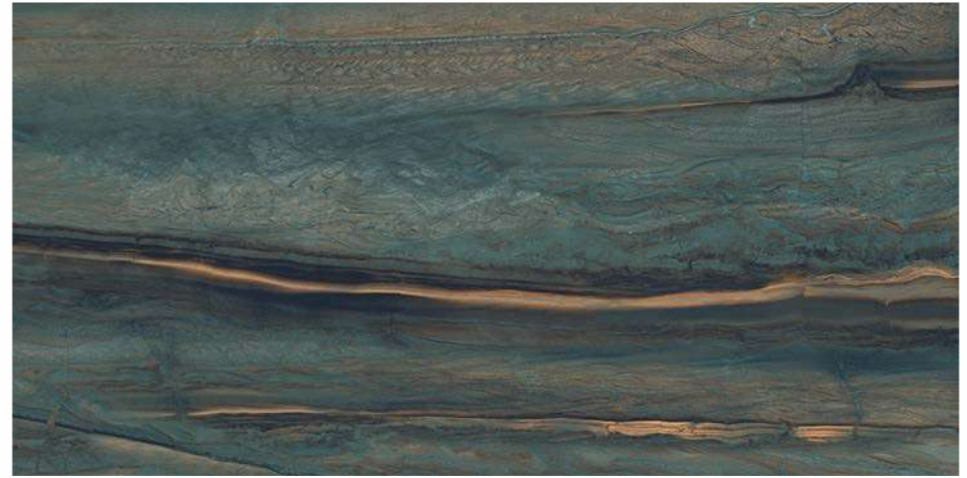

AVAILABLE SIZES

60x60, 80x80, 60x120,  
80x160 (in cm)

Charlestone  
Olive

HIGH GLOSS  
600 x 1200mm

AVAILABLE SIZES

60x60, 80x80, 60x120,  
80x160 (in cm)

**Emric**  
HIGH GLOSS  
600 x 1200mm

AVAILABLE SIZES