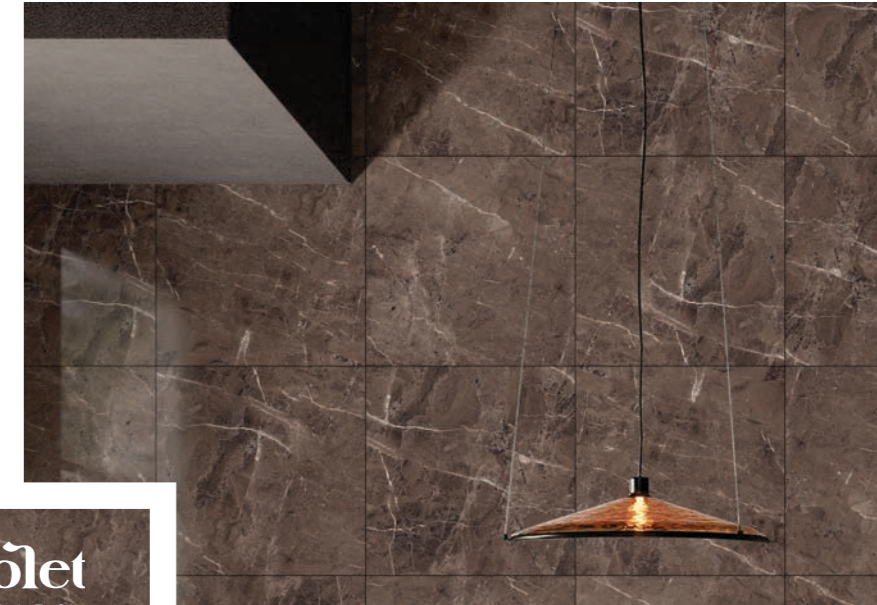

AVAILABLE  
SIZES  
60x60, 60x120  
(in cm)

**Terrazo  
Pearl**  
SUGAR  
600 x 1200mm

AVAILABLE  
SIZES  
60x60, 60x120  
(in cm)

Beige

Beige

Choco

Violet  
SERIES  
SUGAR  
600 x 1200mm

AVAILABLE  
SIZES  
60x60, 60x120  
(in cm)