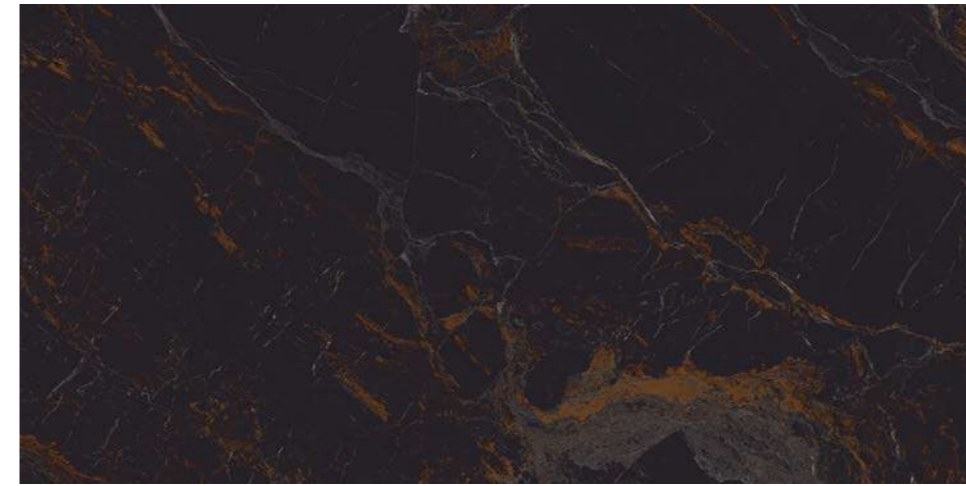

AVAILABLE SIZES
—
60x60, 80x80, 60x120,
80x160 (in cm)