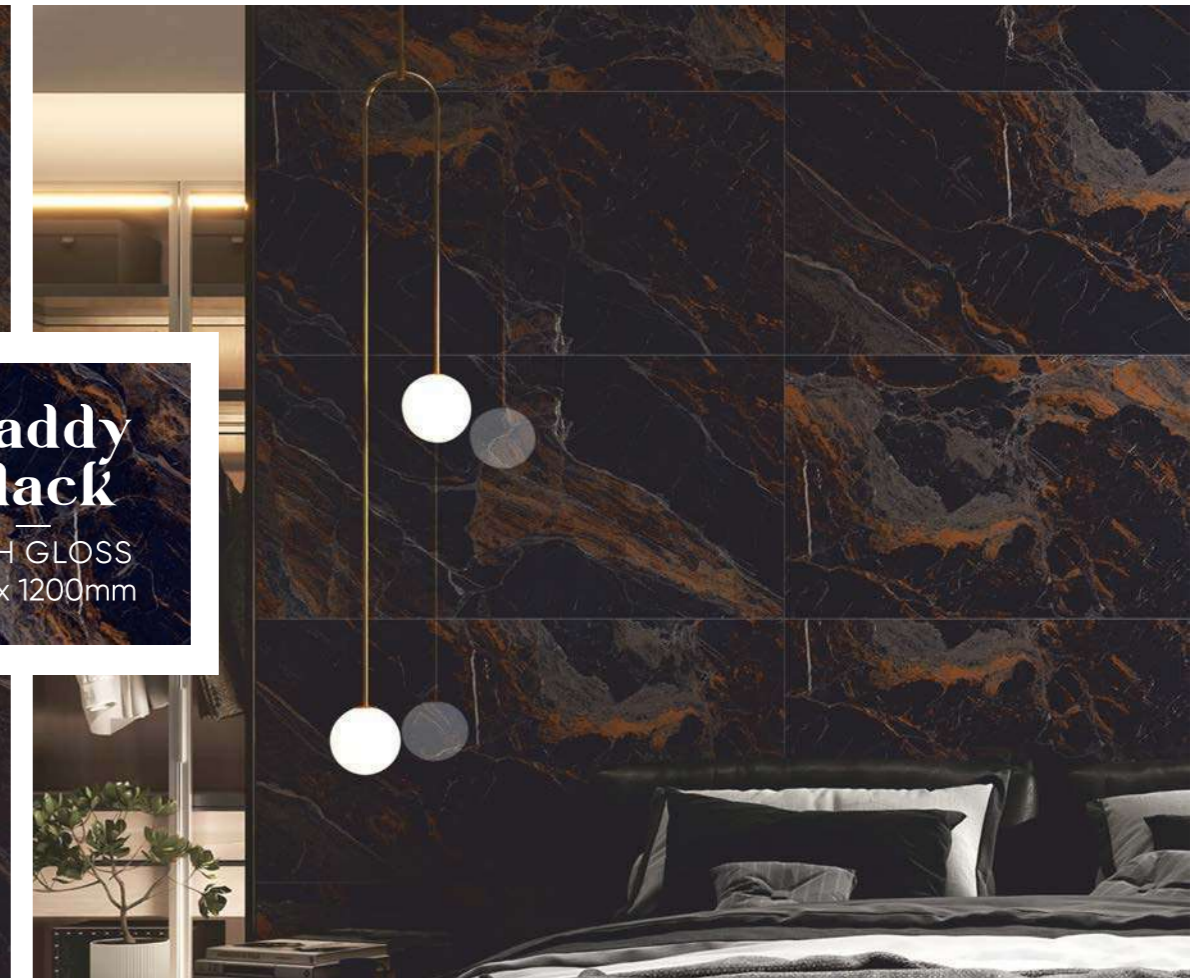

**Impact  
Satuario**  
HIGH GLOSS  
600 x 1200mm

*Ageless*  
DESIGNS

AVAILABLE SIZES  
60x60, 80x80, 60x120,  
80x160 (in cm)

AVAILABLE SIZES  
—  
60x60, 80x80, 60x120,  
80x160 (in cm)

**Maddy  
Black**  
—  
HIGH GLOSS  
600 x 1200mm

**Marmez  
Aqua**  
HIGH GLOSS  
600 x 1200mm

AVAILABLE SIZES  
60x60, 80x80, 60x120,  
80x160 (in cm)

**Miranda  
Brown**  
—  
HIGH GLOSS  
600 x 1200mm

AVAILABLE SIZES

60x60, 80x80, 60x120,  
80x160 (in cm)