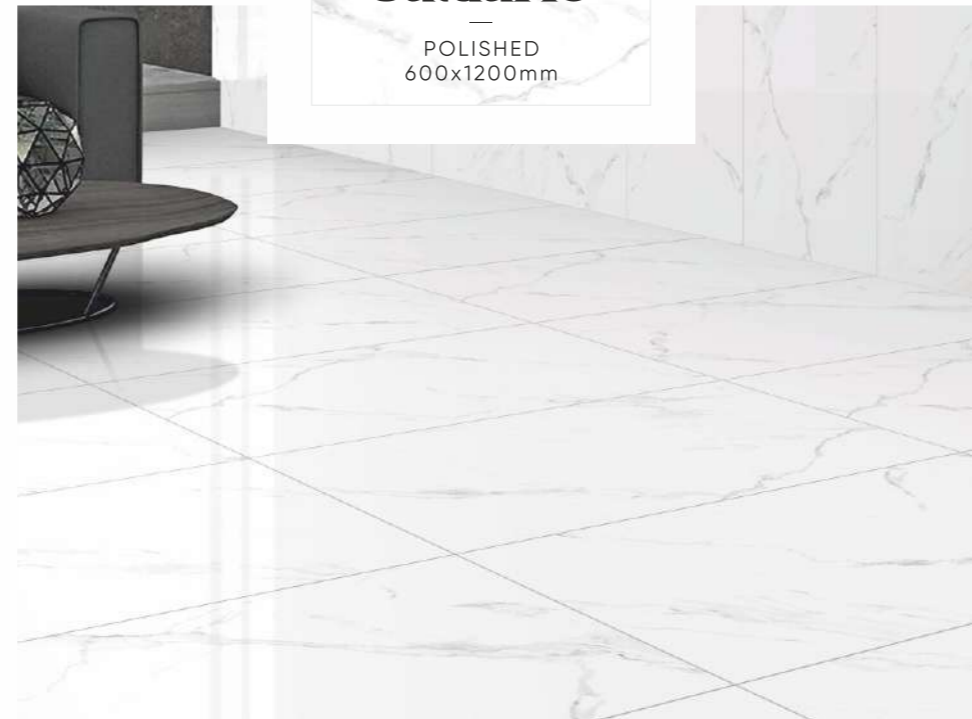

AVAILABLE SIZES

30x60, 60x60, 80x80, 60x120,  
80x160 (in cm)

*White*

**Circle  
Satuario**

POLISHED  
600x1200mm

AVAILABLE SIZES  
30x60, 60x60, 80x80, 60x120, 80x160 (in cm)

**Cloud Onyx**  
—  
POLISHED  
600x1200mm