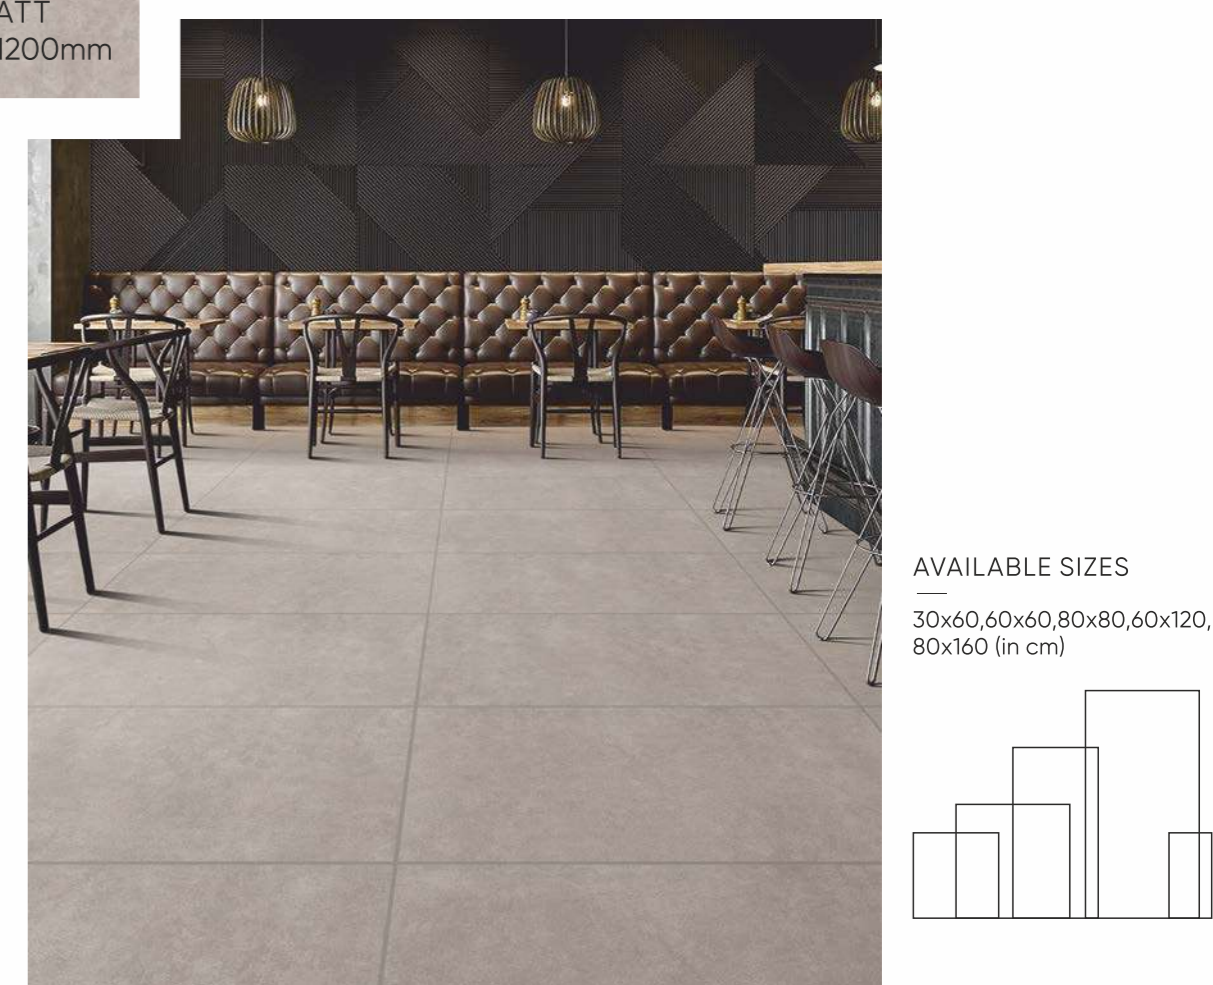

*Crema*

*Bianco*

**Attic**  
 SERIES  
 MATT  
 600 x 1200mm

*Crema*

*Gris*

AVAILABLE SIZES  
 30x60, 60x60, 80x80, 60x120,  
 80x160 (in cm)

*Beige*

*Bianco*