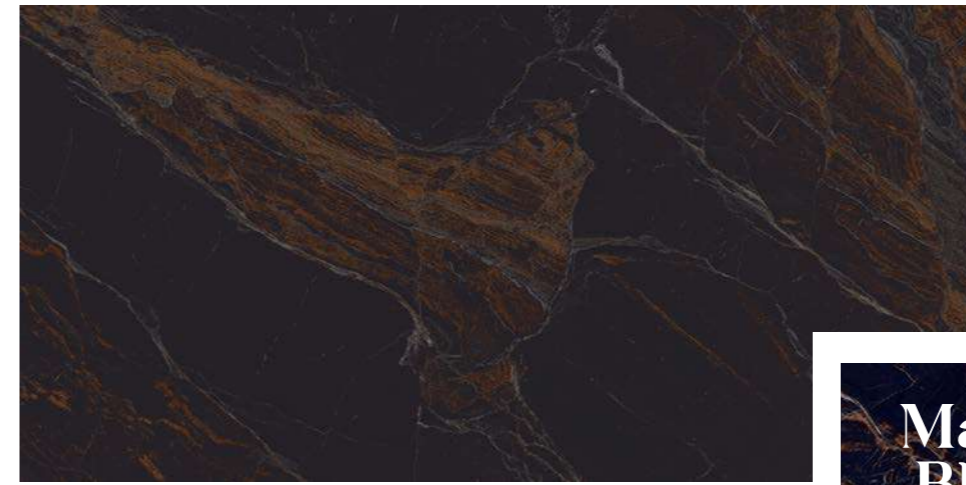

**Impact  
Satuario**  
HIGH GLOSS  
600 x 1200mm

*Ageless*  
DESIGNS

AVAILABLE SIZES  
60x60, 80x80, 60x120,  
80x160 (in cm)

AVAILABLE SIZES  
—  
60x60, 80x80, 60x120,  
80x160 (in cm)

**Maddy  
Black**  
—  
HIGH GLOSS  
600 x 1200mm