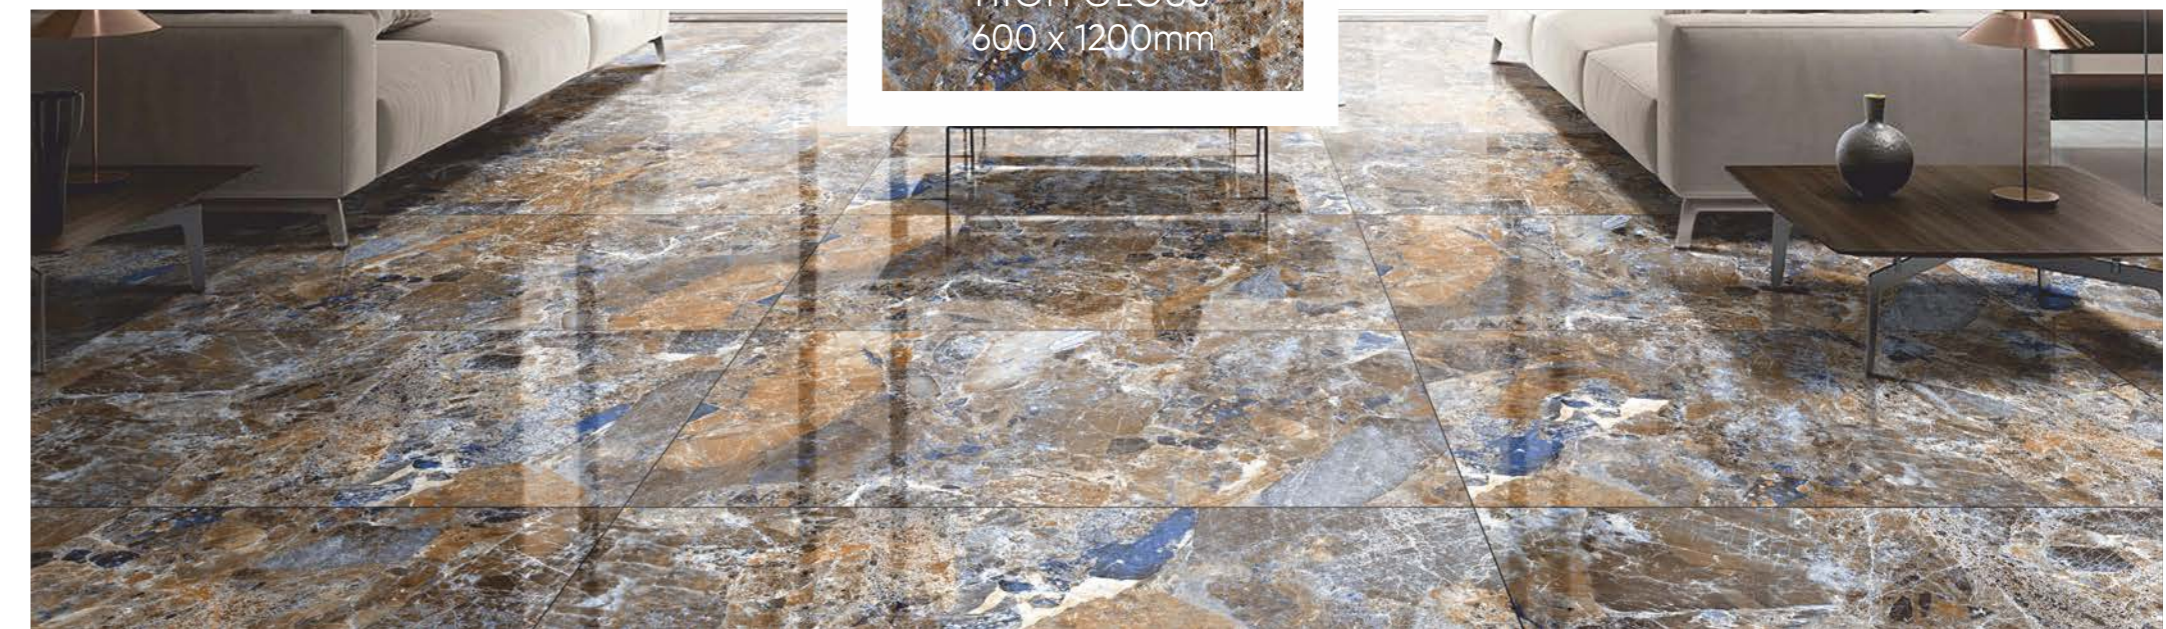

*Black*

**Cruze**  
SERIES  
HIGH GLOSS  
600 x 1200mm

AVAILABLE SIZES

60x60, 80x80, 60x120,  
80x160 (in cm)

*Gold*

*Gold*

**Eminet  
Bronze**

HIGH GLOSS  
600 x 1200mm