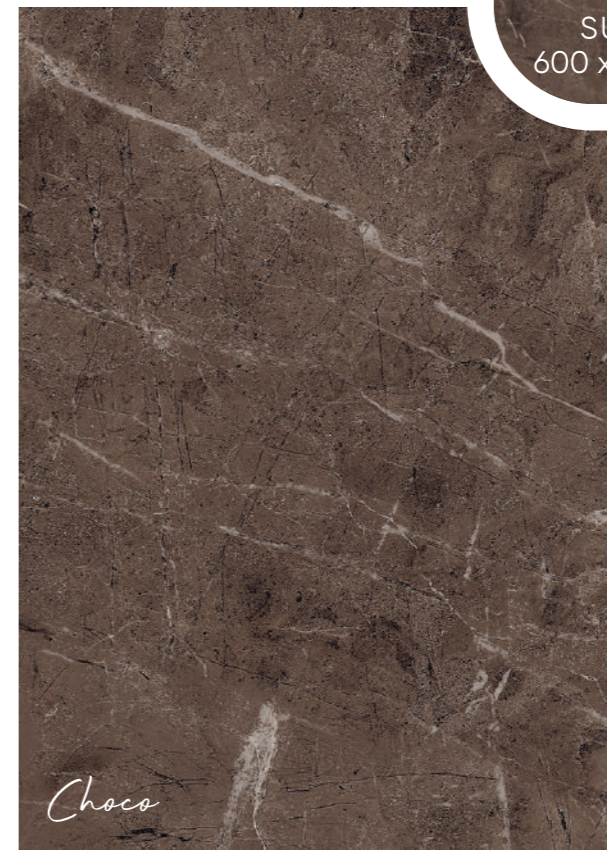

AVAILABLE  
SIZES  
60x60, 60x120  
(in cm)

**Terrazo  
Pearl**  
SUGAR  
600 x 1200mm

AVAILABLE  
SIZES  
60x60, 60x120  
(in cm)

Beige

Beige

Choco

Violet  
SERIES  
SUGAR  
600 x 1200mm

AVAILABLE  
SIZES  
60x60, 60x120  
(in cm)