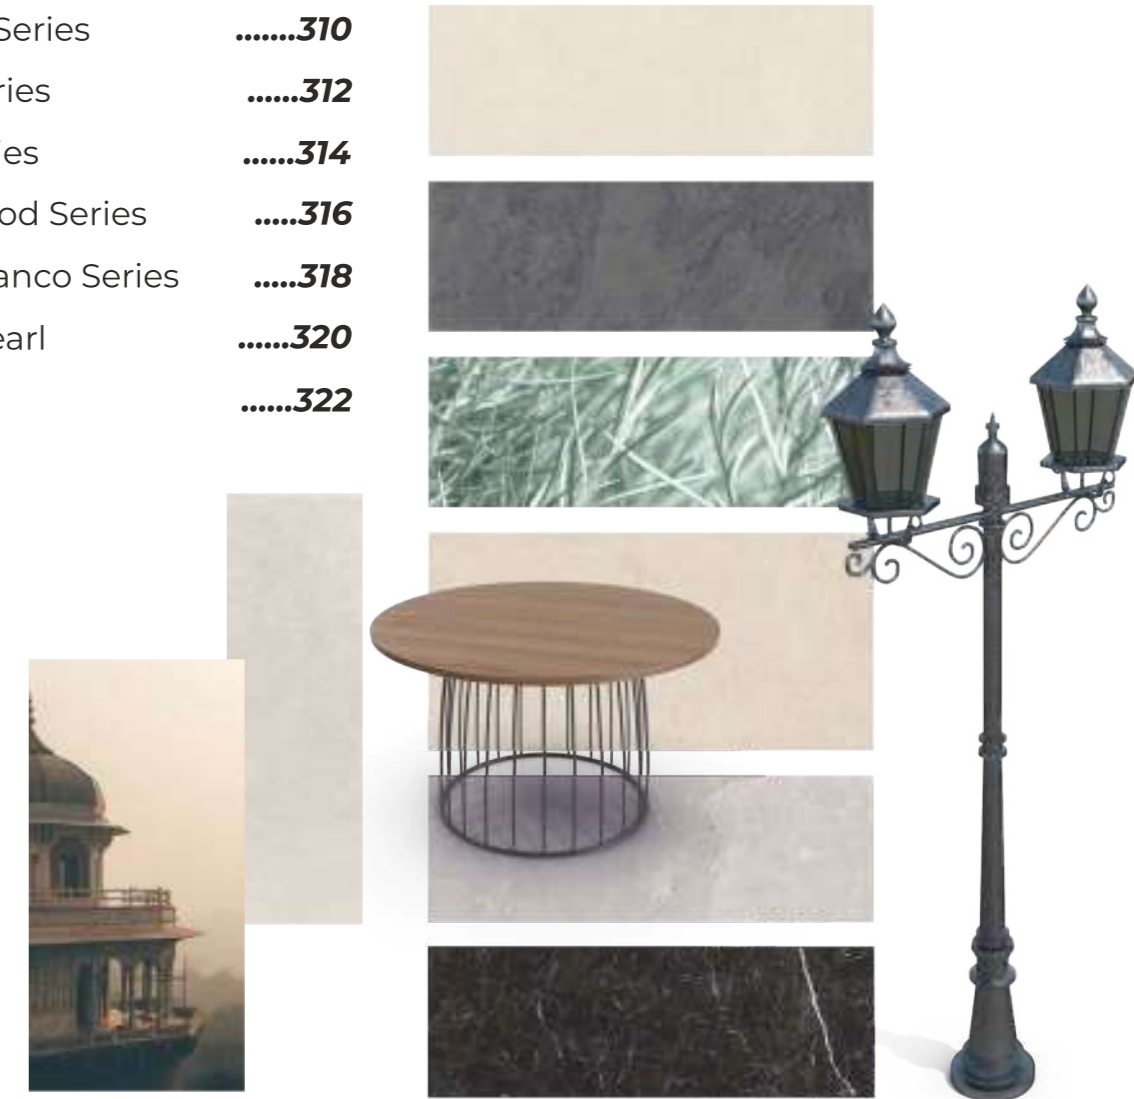

Sugar

SERIES

Bangkok Series	310
Bonita Series	312
Helen Series	314
Lagos Wood Series	316
Marina Bianco Series	318
Terrazo Pearl	320
Violet	322