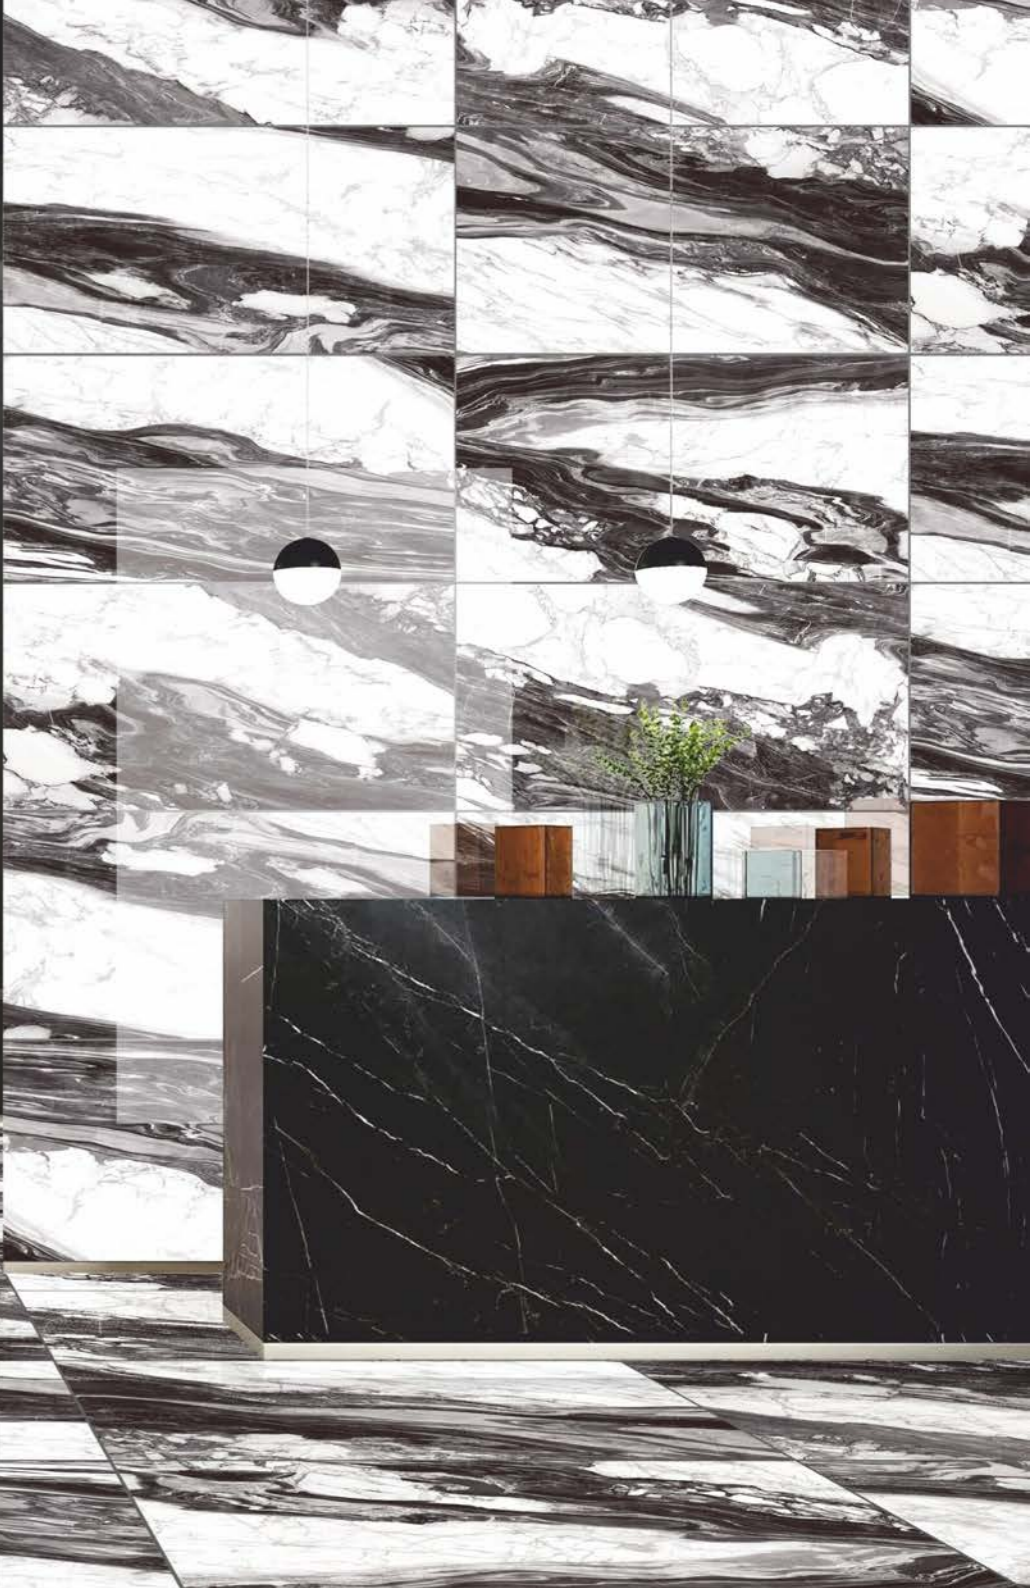

AVAILABLE SIZES

60x60, 80x80, 60x120,  
80x160 (in cm)

AVAILABLE SIZES

60x60, 80x80, 60x120,  
80x160 (in cm)

**Antica  
Natural**  
—  
HIGH GLOSS  
600 x 1200mm

AVAILABLE SIZES  
60x60,80x80,60x120,80x160 (in cm)