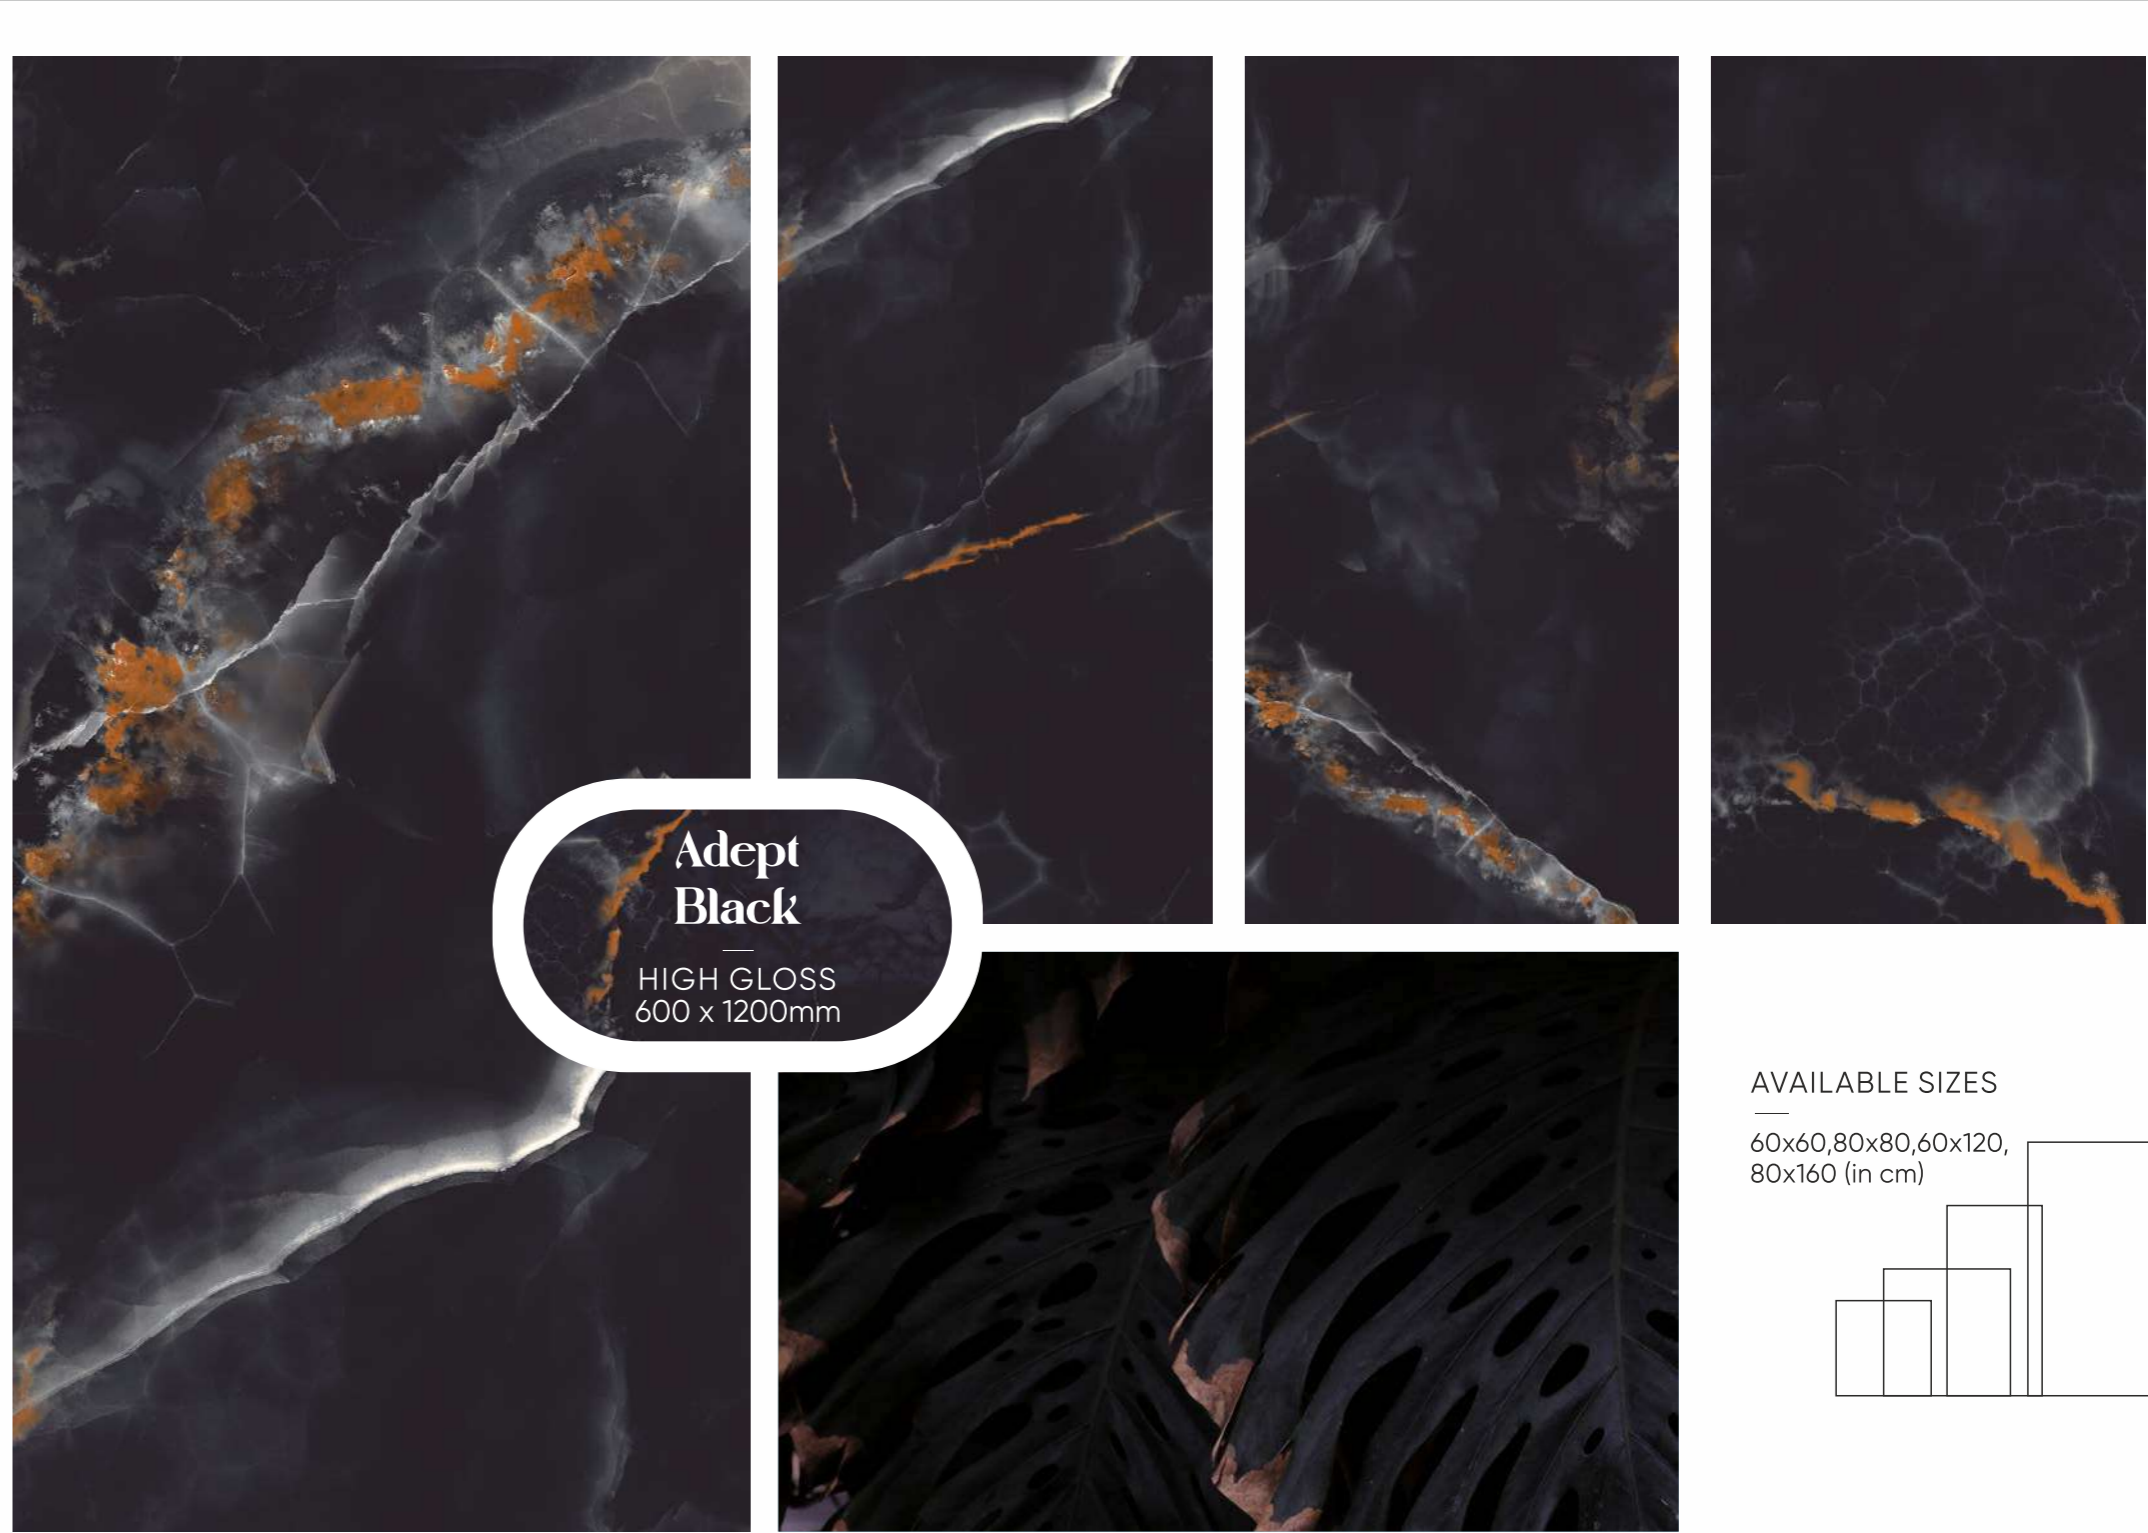

**Adept
Black**
HIGH GLOSS
600 x 1200mm

AVAILABLE SIZES

60x60, 80x80, 60x120,
80x160 (in cm)