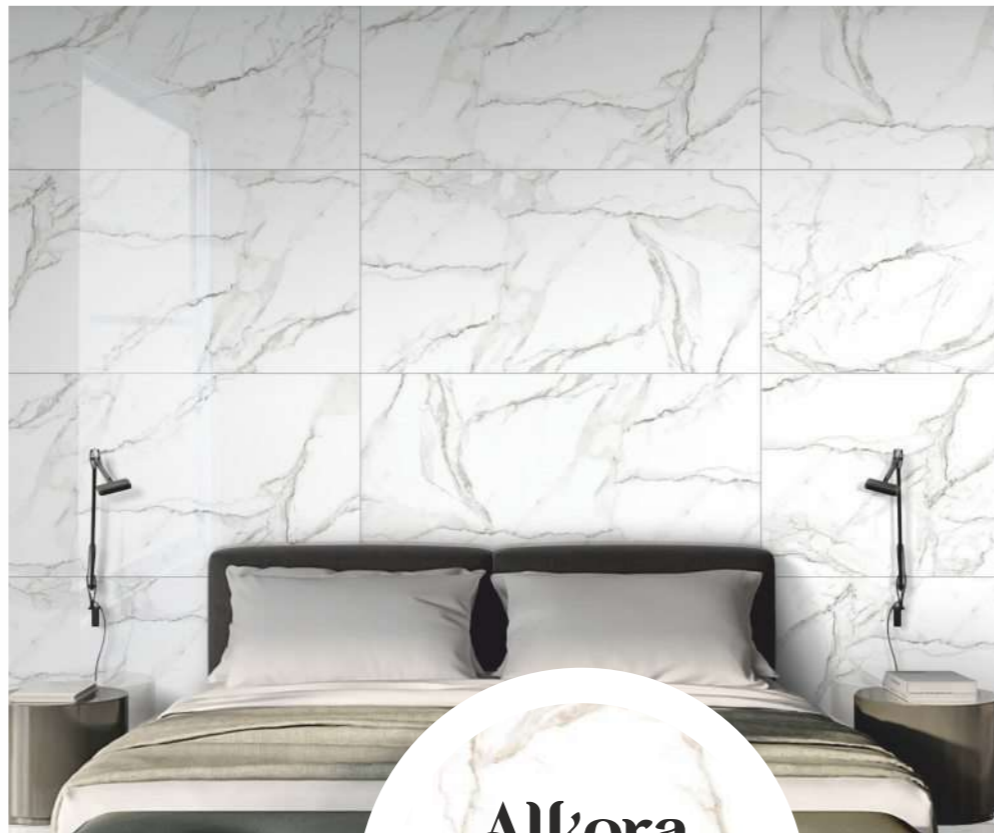

POLISHED  
COLLECTION

Gold

03-04

White

**Alkora**  
SERIES  
—  
POLISHED  
600x1200mm

AVAILABLE SIZES  
30x60,60x60,80x80,60x120,80x160 (in cm)

Gold

**Angelo  
White**  
—  
POLISHED  
600x1200mm