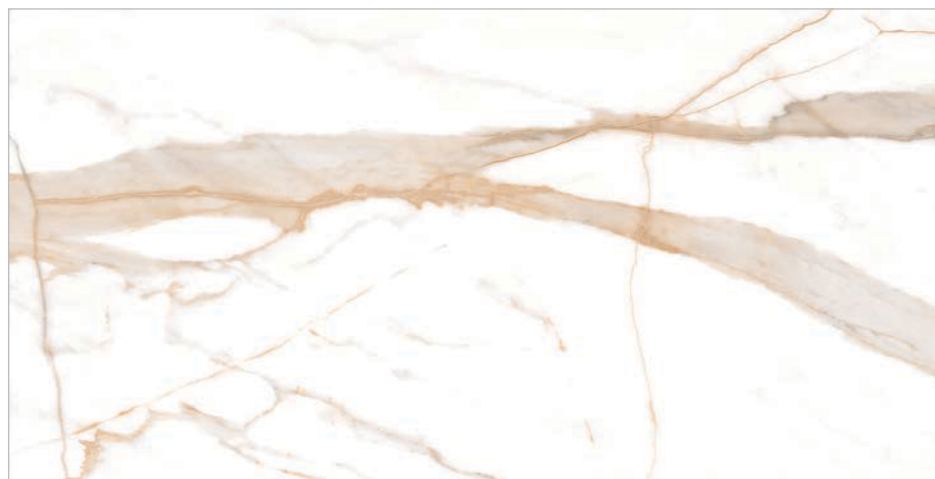

**Bettle**  
SERIES  
—  
CARVING  
600 x 1200mm

AVAILABLE SIZES  
30x60, 60x60, 80x80, 60x120, 80x160 (in cm)

Bianco

**Blaze**  
SERIES  
CARVING  
600 x 1200mm

AVAILABLE SIZES  
30x60, 60x60, 80x80, 60x120,  
80x160 (in cm)