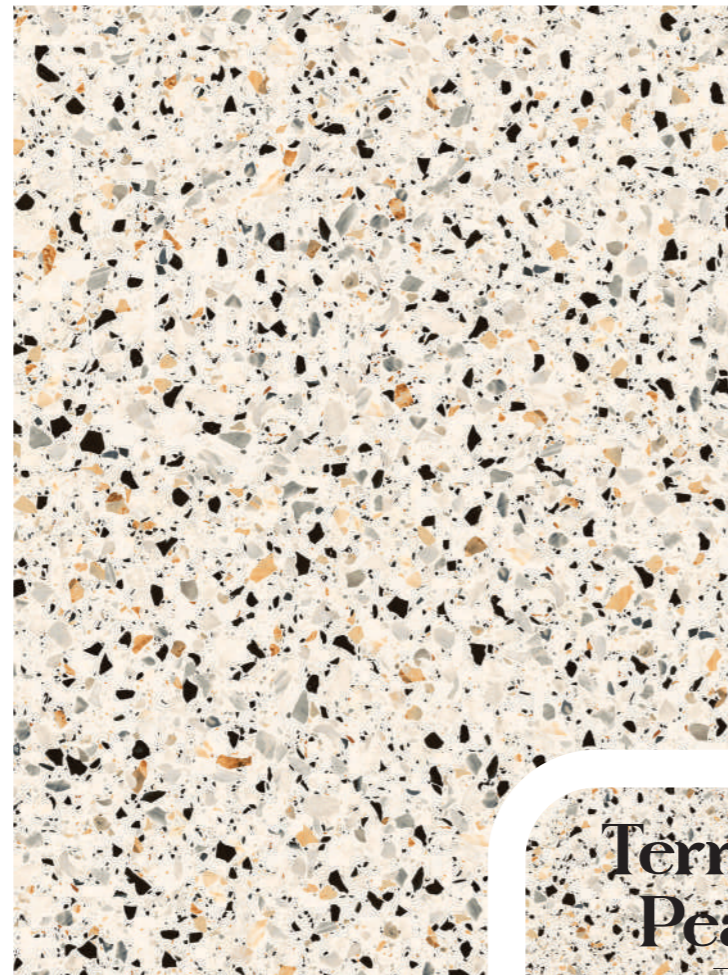

AVAILABLE
SIZES
60x60, 60x120
(in cm)