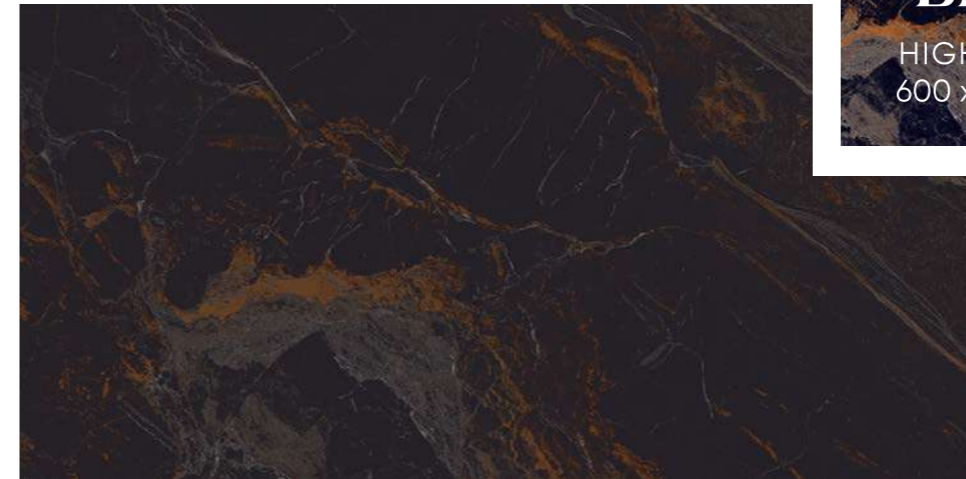

**Impact  
Satuario**  
HIGH GLOSS  
600 x 1200mm

*Ageless*  
DESIGNS

AVAILABLE SIZES  
60x60, 80x80, 60x120,  
80x160 (in cm)

AVAILABLE SIZES  
—  
60x60, 80x80, 60x120,  
80x160 (in cm)

**Maddy  
Black**  
—  
HIGH GLOSS  
600 x 1200mm