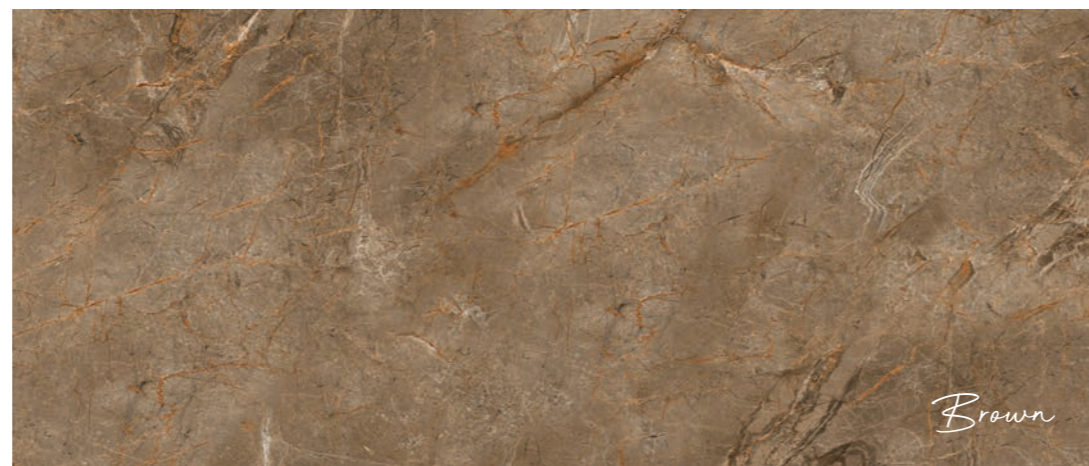

Zorani
SERIES
CARVING
600 x 1200mm